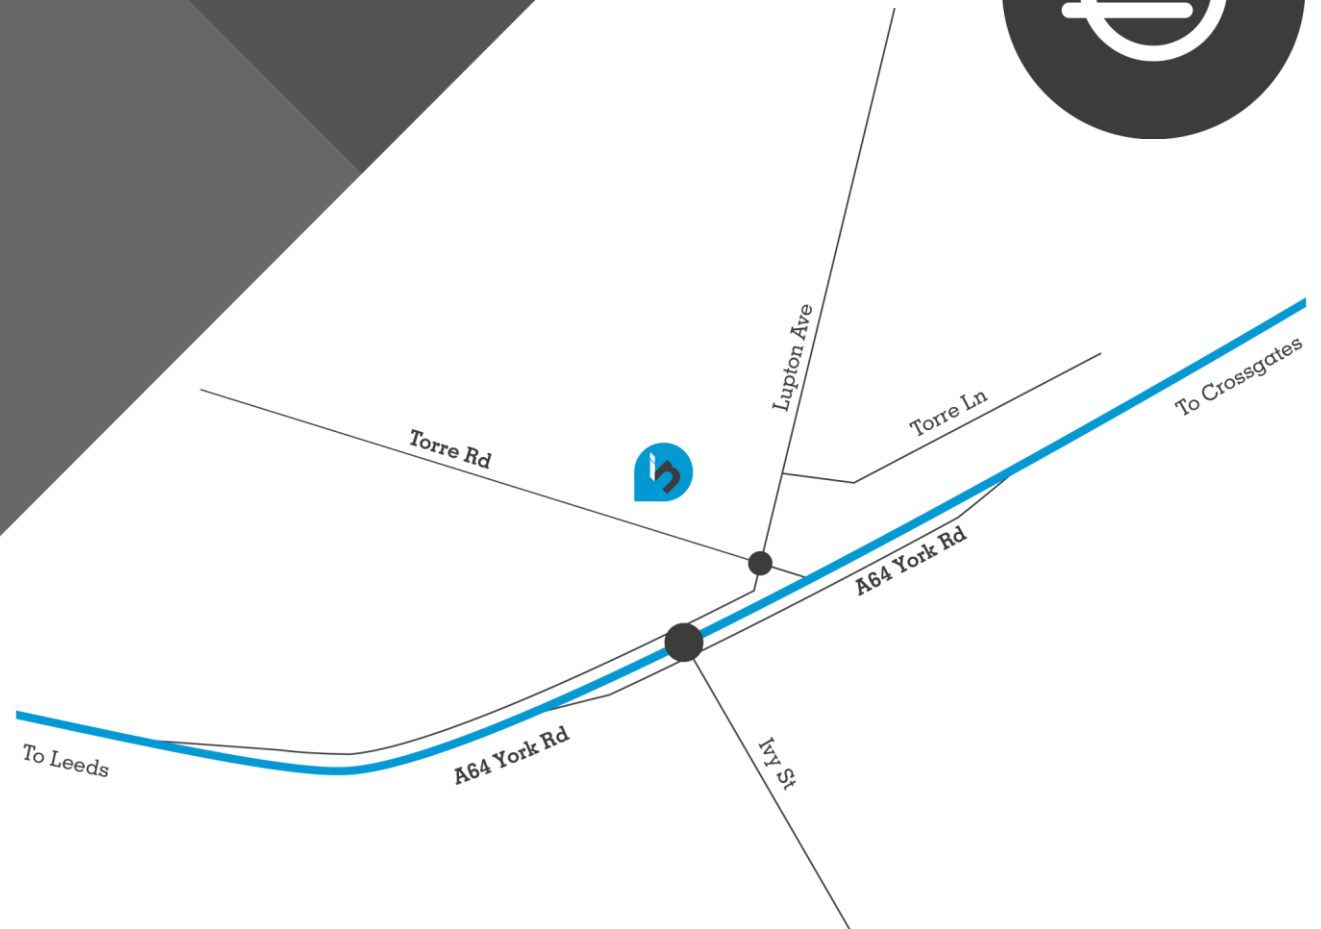

Optional extras

- TV unit - £75
- Headboard - £30
- Additional bedside - £35

Prices exclude VAT

Unit 2 Eagle Ind. Estate
Torre Road, Leeds
LS9 7QL

T. 0113 240 1114
E. sales@instoredirect.com
W. www.instoredirect.com