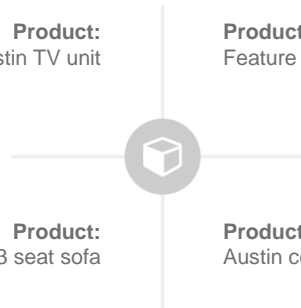

 store™

INVESTMENT FURNITURE PACKAGE

Industrial Living

**Product:**  
Austin TV unit

**Product:**  
Feature chair

**Product:**  
Lincoln 3 seat sofa

**Product:**  
Austin coffee table

**Product:**  
Dining chair

**Product:**  
Dining table

**Product:**  
Bar stool

**Product**  
Eaton metal bedframe

**Product:**  
Urban 3 drawer  
bedside drawers

**Product:**  
Urban 2 door, 2 drawer  
wardrobe

Furniture packages to suit any style and budget delivered and installed...

### One Bed £1,695.00

- 3 seat sofa
- Feature chair
- Coffee table
- TV unit
- 2 seat dining set
- Rug
- 4'6" bedframe & mattress
- Wardrobe with drawers
- Bedside drawers (x2)