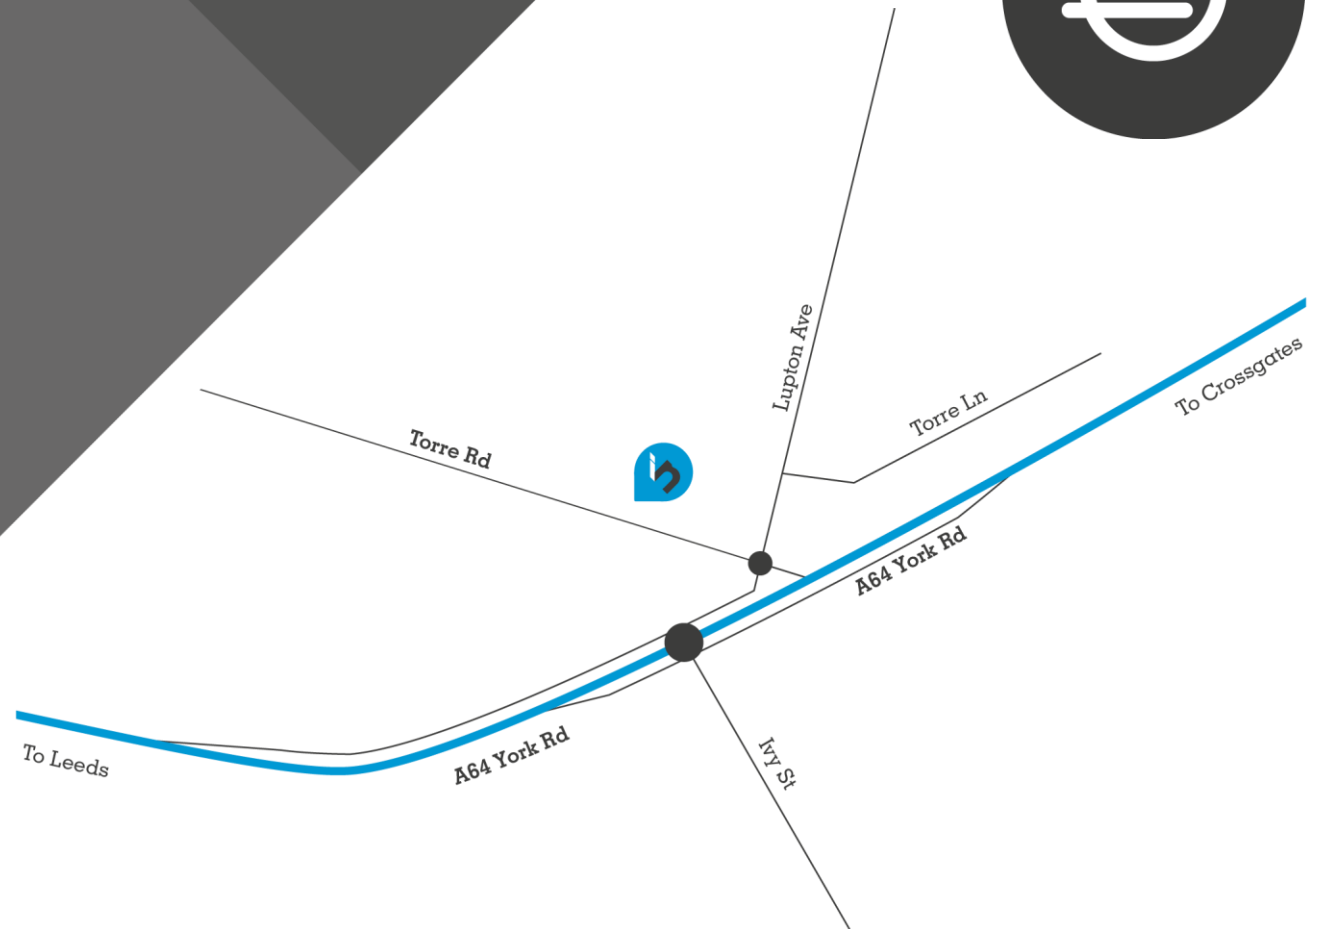

Furniture packages
to suit any style and
budget delivered
and installed...

Unit 2 Eagle Ind. Estate
Torre Road, Leeds
LS9 7QL

T. 0113 240 1114
E. sales@instoredirect.com
W. www.instoredirect.com