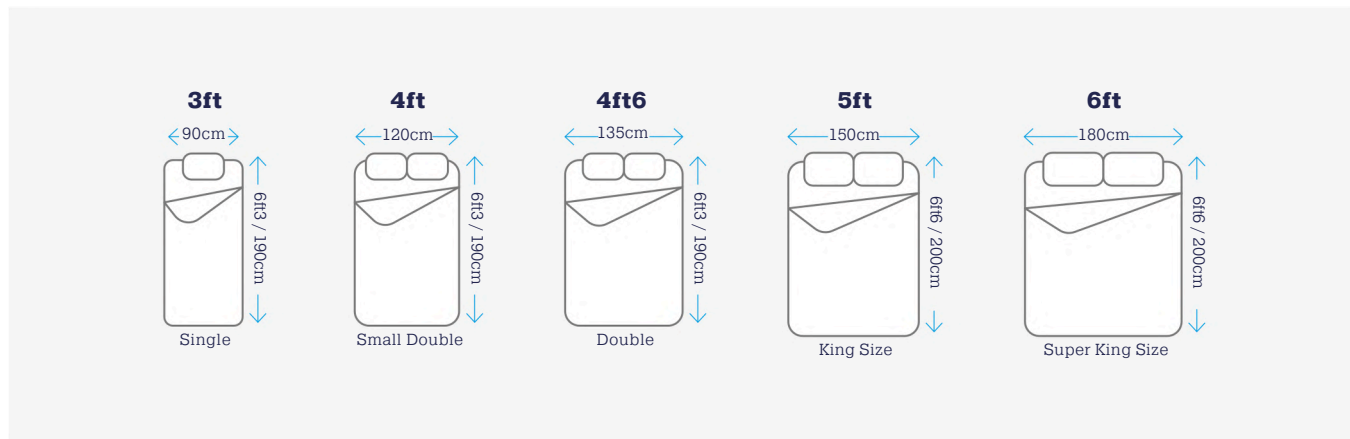

### Berlin Bed Frame

**Small Double / Double £180**

# Bedroom DIVAN BASES

Divan bed bases are durable and a great value option for a bed. They are available in various split configurations for where space and access is an issue.

All our divan bases come with swivel castors and fittings for headboards. \*

## Size options