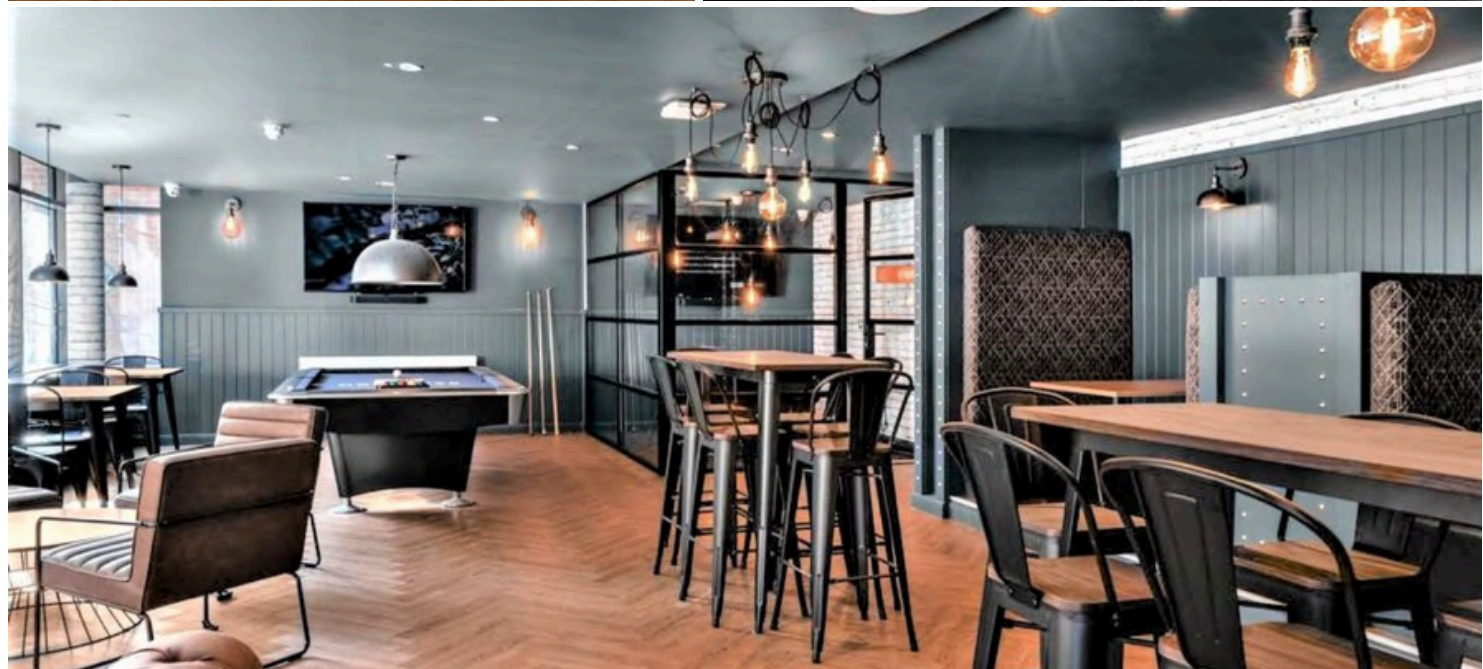

Living PBSA Communal Space

↘
Instore transforms PBSA communal spaces into stylish, durable and highly functional environments that enhance student experience and add asset value. Through intelligent space planning, contract-grade furniture and a seamless end-to-end service, we deliver inviting lounges, study areas and social hubs that balance contemporary design with hard-wearing practicality—on time and without complications.